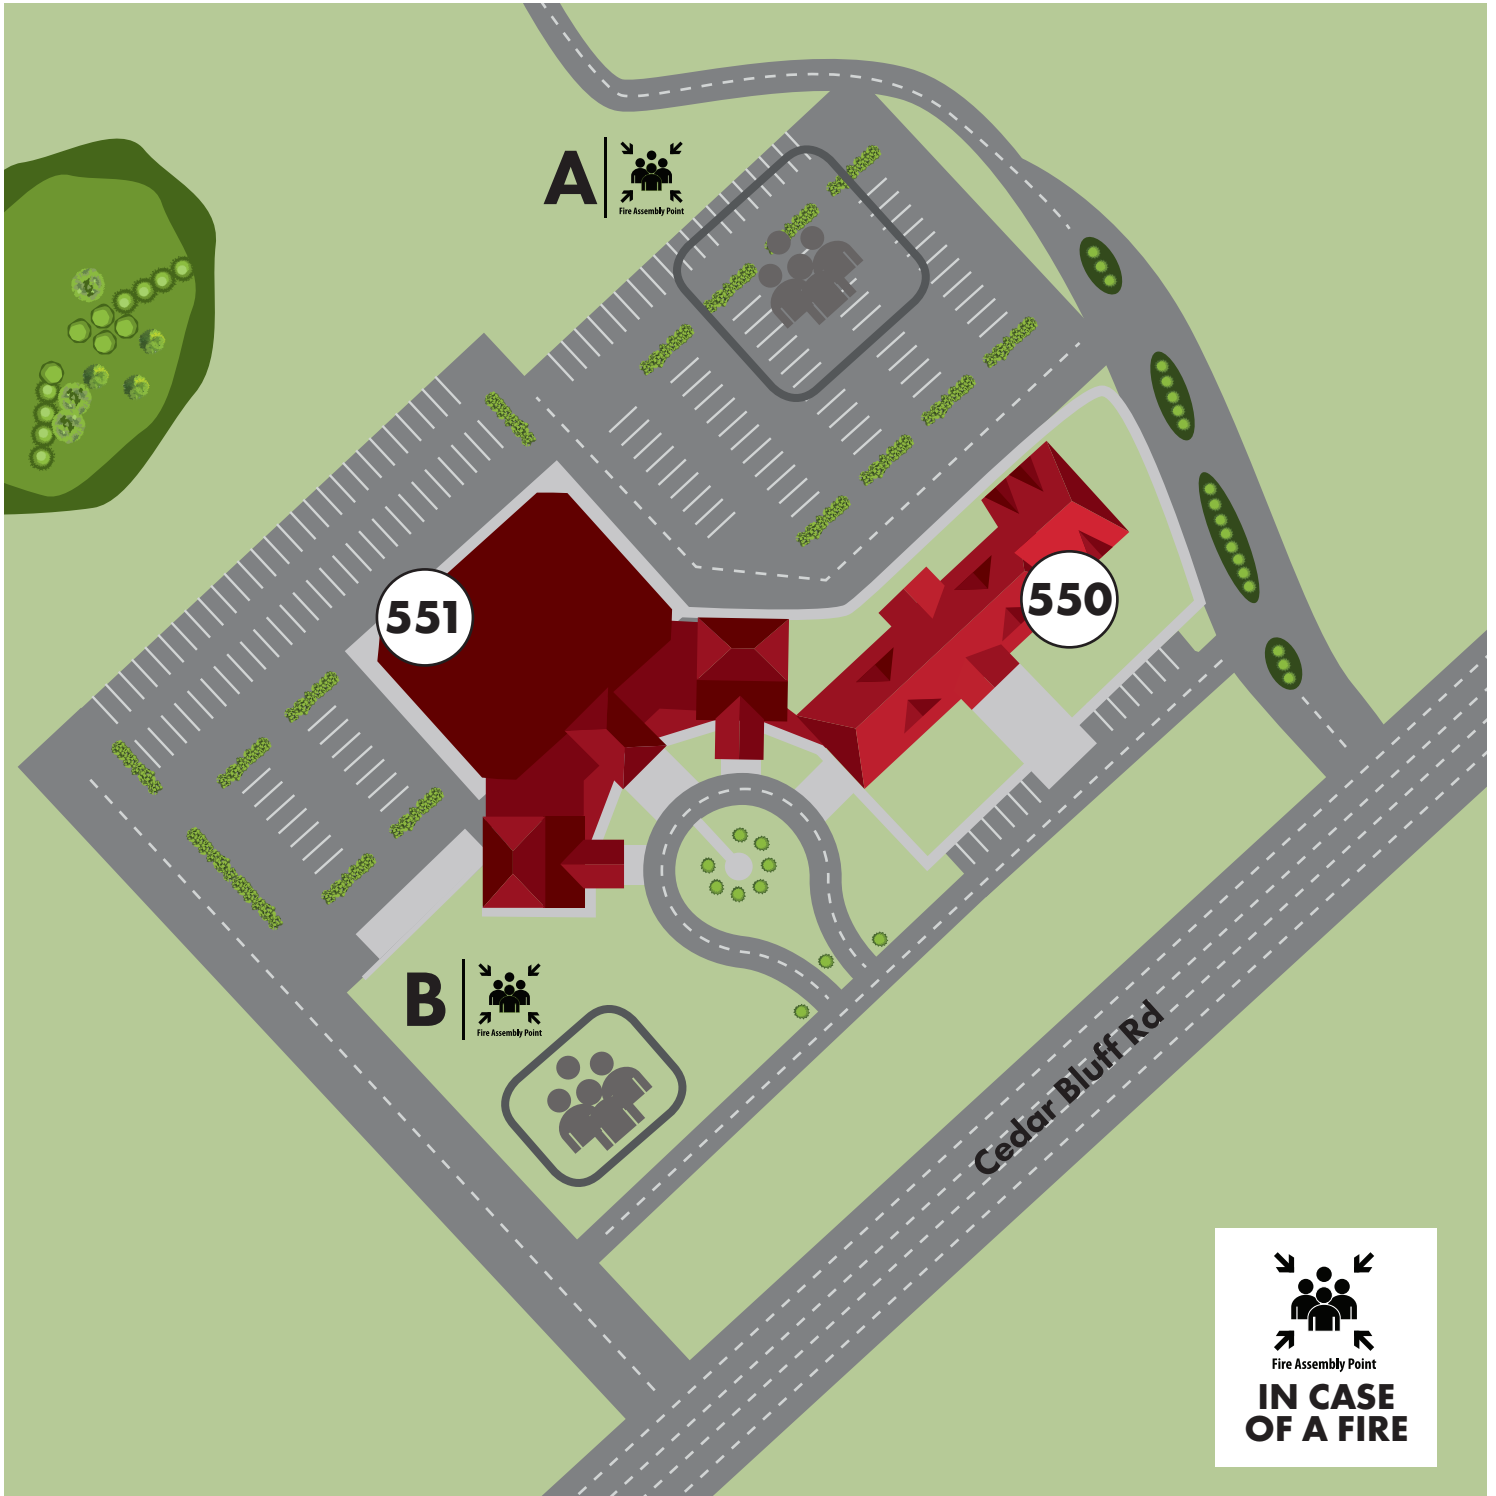

GADSDEN STATE CHEROKEE

801 Cedar Bluff Road | Centre, AL | 35960 | 256.927.1800

550 Academic Building
551 Cherokee Center Arena